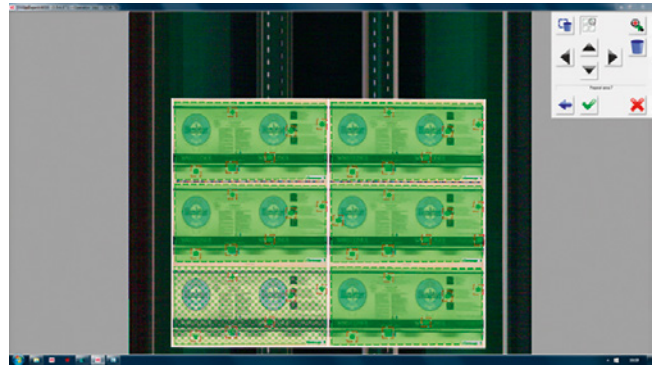

Improved Efficiency in Metal Sheet Decoration: **DecoSTAR**

DecoSTAR

100% Print Inspection for Metal Decoration

Industry Requirements

- 100% assurance in delivery of defect-free sheets
- Fast and easy job setup to speed up make ready time
- Reduce print waste to a minimum

DecoSTAR – Reduce Metal Sheet Print Waste

- 100% inline inspection for every single sheet at the highest production speed
- Intuitive setup procedure for new jobs or use of repeating job files
- Constant feedback on print run, notification of serial defects, adjustable quality parameters
- Versatile: can be used for tin plate or aluminum, 2, 4 or 6 colors, high-gloss or matte motives

Applications

- Consumer products such as milk powder, sweets or tobacco
- Specialty packaging in any possible blank shape
- Beverage seal components, lids and caps
- Aerosol cans and tins

Highlights

- Most advanced hardware at low maintenance level
- Detection of color deviations in the earliest possible stage
- Easy setup and handling of software reduce make ready time and enhance process survey
- Flexible use of defect criteria for rejection

Printing Excellence!
Right the First Time. Every Time.

Features

- PDF comparison
- Advanced LED and color camera technology
- Integrated data mining and reporting tools for the most efficient process and quality decisions
- In-line color monitoring for DeltaE or LAB
- In-line edge control for permanent inspection of position accuracy
- Intuitive user interface for setup as well as for serial defect learning or parameter adjustment
- Most sophisticated defect classification
- Highest resolution in the inspection industry
- Touch & View GUI
- State of the art user interface
- Easy to operate
- Simple, intuitive set-up
- Machine speed reporting
- Maintenance reporting
- Automatic repetition of Color Measurement bars