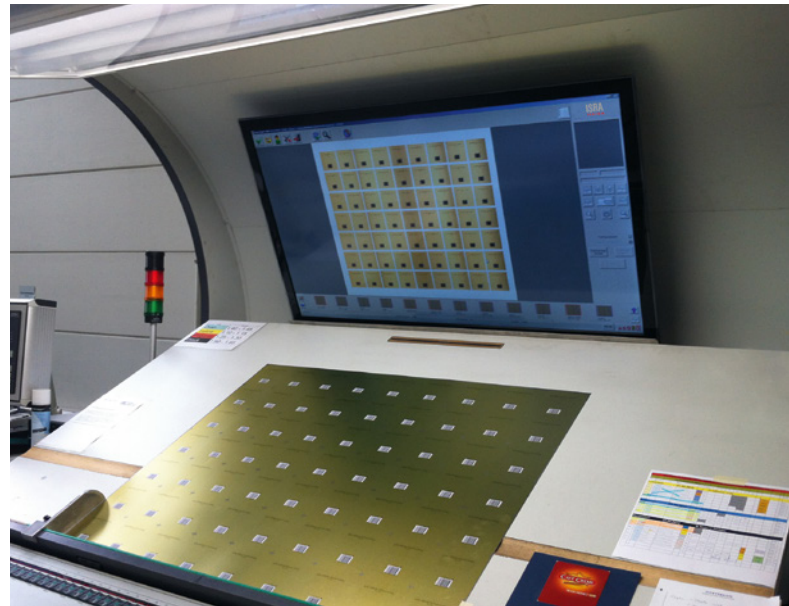

Improved Efficiency in Metal Sheet Decoration: **DecoSTAR**

DecoSTAR

100% Print Inspection for Metal Decoration

Industry Requirements

- 100% assurance in delivery of defect-free sheets
- Fast and easy job setup to speed up make ready time
- Reduce print waste to a minimum

DecoSTAR – Reduce Metal Sheet Print Waste

- 100% inline inspection for every single sheet at the highest production speed
- Intuitive setup procedure for new jobs or use of repeating job files
- Constant feedback on print run, notification of serial defects, adjustable quality parameters
- Versatile: can be used for tin plate or aluminum, 2, 4 or 6 colors, high-gloss or matte motives

Applications

- Consumer products such as milk powder, sweets or tobacco
- Specialty packaging in any possible blank shape
- Beverage seal components, lids and caps
- Aerosol cans and tins

Highlights

- Most advanced hardware at low maintenance level
- Detection of color deviations in the earliest possible stage
- Easy setup and handling of software reduce make ready time and enhance process survey
- Flexible use of defect criteria for rejection

Printing Excellence!
Right the First Time. Every Time.

Features

- PDF comparison
- Advanced LED and color camera technology
- Integrated data mining and reporting tools for the most efficient process and quality decisions
- In-line color monitoring for DeltaE or LAB
- In-line edge control for permanent inspection of position accuracy
- Intuitive user interface for setup as well as for serial defect learning or parameter adjustment
- Most sophisticated defect classification
- Highest resolution in the inspection industry
- Touch & View GUI
- State of the art user interface
- Easy to operate
- Simple, intuitive set-up
- Machine speed reporting
- Maintenance reporting
- Automatic repetition of Color Measurement bars