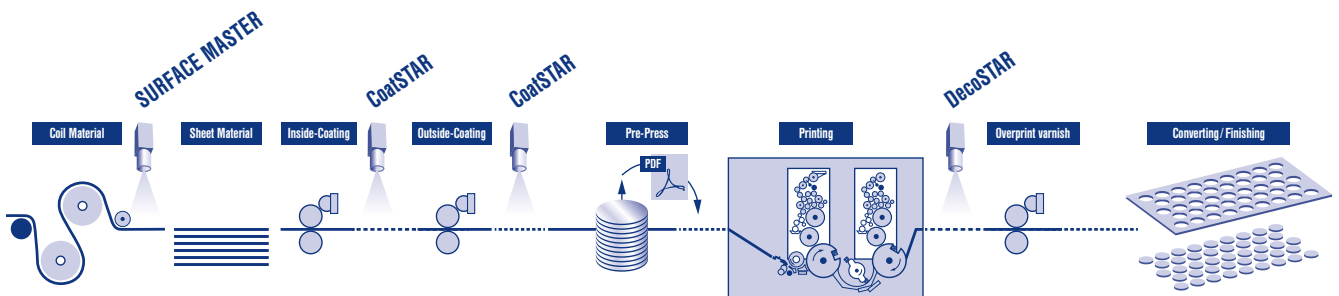

DecoSTAR – Reduce Metal Sheet Print Waste

- 100% inline inspection for every single sheet at the highest production speed
- Intuitive setup procedure for new jobs or use of repeating job files
- Constant feedback on print run, notification of serial defects, adjustable quality parameters
- Versatile: can be used for tin plate or aluminum, 2, 4 or 6 colors, high-gloss or matte motives

Applications

- Consumer products such as milk powder, sweets or tobacco
- Specialty packaging in any possible blank shape
- Beverage seal components, lids and caps
- Aerosol cans and tins

Highlights

- Most advanced hardware at low maintenance level
- Detection of color deviations in the earliest possible stage
- Easy setup and handling of software reduce make ready time and enhance process survey
- Flexible use of defect criteria for rejection

Printing Excellence!
Right the First Time. Every Time.

Features

- PDF comparison
- Advanced LED and color camera technology
- Integrated data mining and reporting tools for the most efficient process and quality decisions
- In-line color monitoring for DeltaE or LAB
- In-line edge control for permanent inspection of position accuracy
- Intuitive user interface for setup as well as for serial defect learning or parameter adjustment
- Most sophisticated defect classification
- Highest resolution in the inspection industry
- Touch & View GUI
- State of the art user interface
- Easy to operate
- Simple, intuitive set-up
- Machine speed reporting
- Maintenance reporting
- Automatic repetition of Color Measurement bars